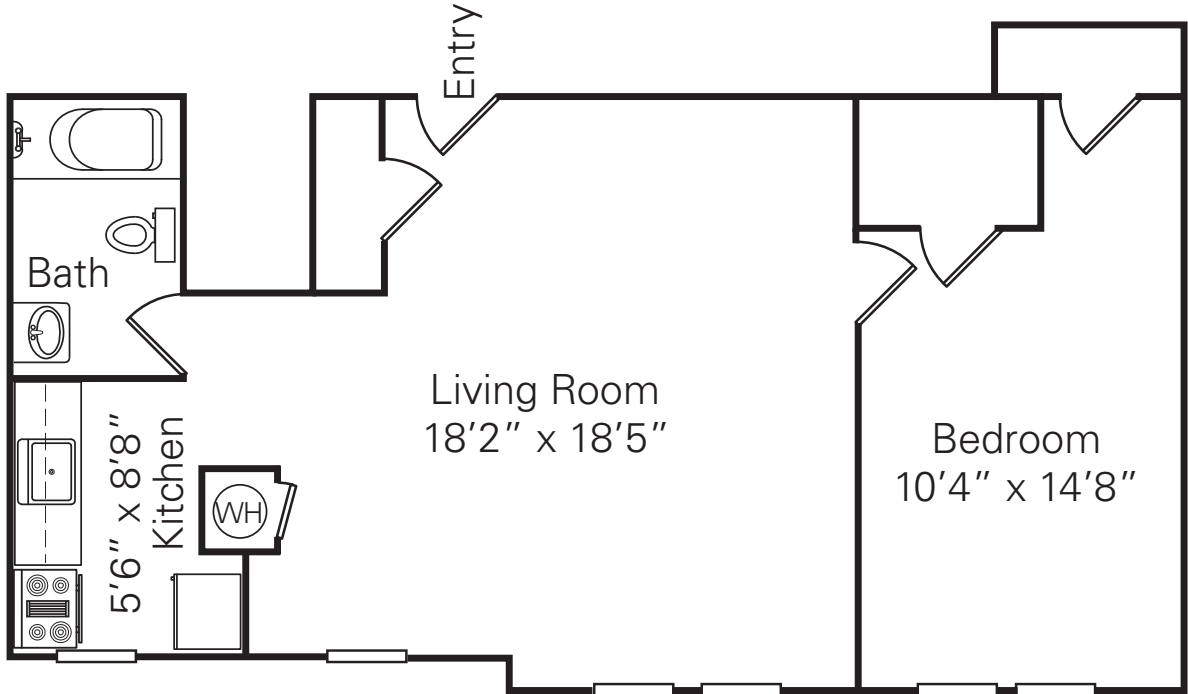

1-D

1 Bed, 1 Bath
675 Sq. Ft.

18 SUMMIT STREET APARTMENTS

18 Summit Street | East Orange, NJ 07017
Tel: (973) 677-1924 | Email: info@18summit.com

WWW.18SUMMIT.COM

Square footage and room dimensions are approximate